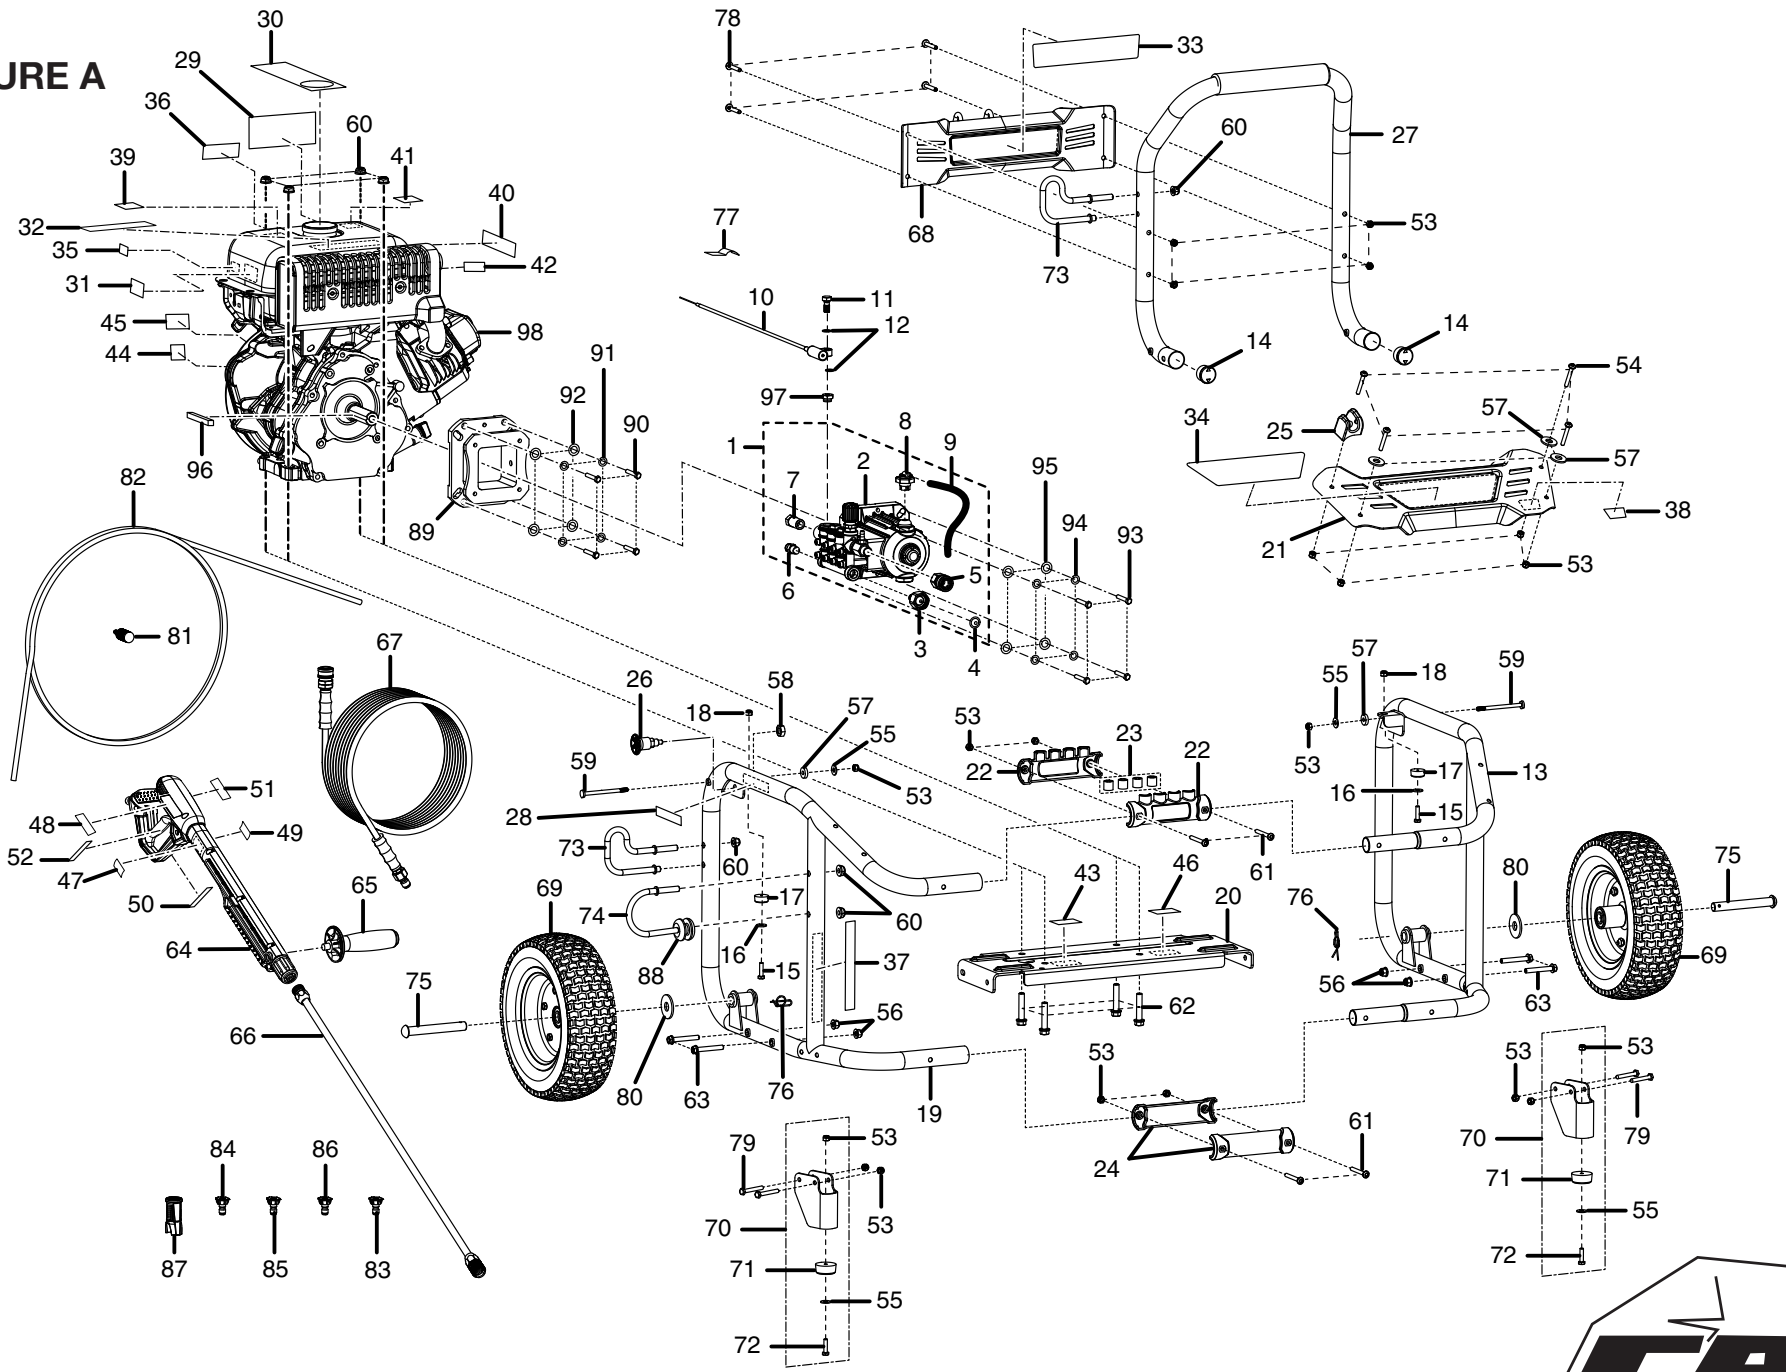

FIGURE A

CT80020

CT80020 Gasoline Pressure Washer

KEY	P/N	DESCRIPTION	QTY	KEY	P/N	DESCRIPTION	QTY	KEY	P/N	DESCRIPTION	QTY
1	308694022	Pump Assembly (Inc. Key Nos. 2-9).....	1	36	940617084	Quick Start Label (Engine).....	1	70	308909011	Foot Assembly (Inc. Key Nos. 53, 55 and 71-72).....	2
2	308653027	Pump.....	1	37	940780049	Quick Start Label (Pump).....	1	71	570554001	Wear Pad.....	2
3	308692003	Garden Hose Coupler w/Filter.....	1	38	940639005	Idle Down Label (Engine).....	1	72	661503001	Bolt (1/4-20 x 1 in.).....	2
4	308662001	Filter Screen.....	1	39	940872001	E-85 Label.....	1	73	308316004	Trigger Handle Holder.....	2
5	308661004	Quick Disconnect (Female).....	1	40	940707086	Danger Label (French).....	1	74	678243010	Spray Wand Storage Hook.....	1
6	678169004	Thermal Release Valve.....	1	41	940893002	Cat License Label.....	1	75	620505001	Axle.....	2
7	678169007	Pressure Relief Valve.....	1	42	940803018	EMC Label.....	1	76	678899001	Retaining Pin.....	2
8	310438001	Vent Cap.....	1	43	940871002	Add Lubricant Label.....	1	77	524014001	Idle Down Cable Clamp.....	1
9	570358045	Tube (14 in.).....	1	44	940517007	Lubricant Label (Trilingual).....	1	78	660592005	Bolt (1/4 x 42 mm, Pan Hd.).....	4
10	310437003	Idle Down Assembly.....	1	45	941505001	Pressure Release Label.....	1	79	660869005	Bolt (1/4-20 x 52 mm, Hex Hd.).....	4
11	660971005	Idle Down Bolt (Special).....	1	46	941531009	Data Label.....	1	80	638128001	Washer (5/8 in.).....	2
12	678821004	Seal.....	2	47	940705096	Trigger Handle Label.....	1	81	518391001	Injection Hose Filter.....	1
13	310703004	Left Frame Assembly.....	1	48	940893001	Trigger Handle Max Pressure Label.....	1	82	561399003	Injection Hose.....	1
14	518932001	Handle Tube Cap.....	2	49	940890037	Hot Surface Label.....	1	83	308697024	Nozzle (0°).....	1
15	661555001	Hex Screw (M4 x 12 mm, Hex Button Hd.)...2		50	940324017	Trigger Guard Warning Label (French/Spanish).....	1	84	308698021	Nozzle (15°).....	1
16	678600002	Washer (M4).....	2	51	940324016	Trigger Guard Warning Label (English).....	1	85	308699023	Nozzle (25°).....	1
17	570712001	Rubber Bumper.....	2	52	940489004	Specifications Label.....	1	86	308700023	Nozzle (40°).....	1
18	678610002	Flange Nut (M4).....	2	53	678016006	Lock Nut (1/4-20).....	20	87	310660006	Soap Blaster Nozzle.....	1
19	310704004	Right Frame Assembly.....	1	54	661501001	Screw (1/4-20 x 1.85 in., T30, Torx Hd.).....	4	88	570478001	Rubber Spacer.....	1
20	638662016	Engine Plate.....	1	55	638128004	Washer (1/4 in.).....	4	89	679405001	Pump Adaptor.....	1
21	638671005	Face Plate (Front).....	1	56	678774002	Lock Nut (M8 x 1.25 mm).....	4	90	661558001	Bolt (3/8-16 x 1-3/8 in., Hex Hd.).....	4
22	522901001	Nozzle Holder.....	2	57	518724002	Washer (OD20 x ID8 x 4.5t).....	5	91	638679001	Lock Washer (3/8 in.).....	4
23	561383017	Grommet.....	4	58	678518002	Lock Nut (1/2-20, Hex).....	1	92	638386002	Washer (3/8 in.).....	4
24	522951001	Lower Frame Cover.....	2	59	678406004	Connector Pin (1/4 in.).....	2	93	661557001	Bolt (5/16-24 x 3/4 in., Hex Hd.).....	4
25	518931005	Wand Holder Assembly.....	1	60	678297001	Lock Nut (M10).....	8	94	638678001	Lock Washer (5/16 in.).....	4
26	308910005	Handle Knob.....	1	61	661501002	Screw (1/4-20 x 2.27 in., T30, Torx Hd.).....	4	95	638675002	Washer (5/16 in.).....	4
27	308638029	Handle Assembly (Inc. Key No. 14).....	1	62	660974001	Bolt (M10 x 50 mm).....	4	96	678041010	Output Shaft Key (59 mm).....	1
28	940693003	Handle Release Label.....	1	63	660962001	Bolt (M8 x 55 mm, Hex Hd.).....	4	97	638054001	Idle Down Plug.....	1
29	940707028	Danger Label (English).....	1	64	308760018	Trigger Handle Assembly.....	1	98	*	Engine (Yamaha MZ300).....	1
30	940971011	Hang Tag (Engine).....	1	65	521830001	Auxiliary Handle.....	1	Not Shown:			
31	940708007	Check Oil Label.....	1	66	308494026	Spray Wand.....	1	988000375	Operator's Manual.....	1	
32	940778004	Hot Surface Label (Engine).....	1	67	308835042	High Pressure Hose (50 ft.).....	1	988000376	Replacement Parts List.....	1	
33	940779060	Performance Label (Upper).....	1	68	310447001	Rear Panel.....	1	988000377	Assembly Guide.....	1	
34	940779061	Performance Label (Lower).....	1	69	308451025	Wheel.....	2				
35	940947003	Combustion Label.....	1								